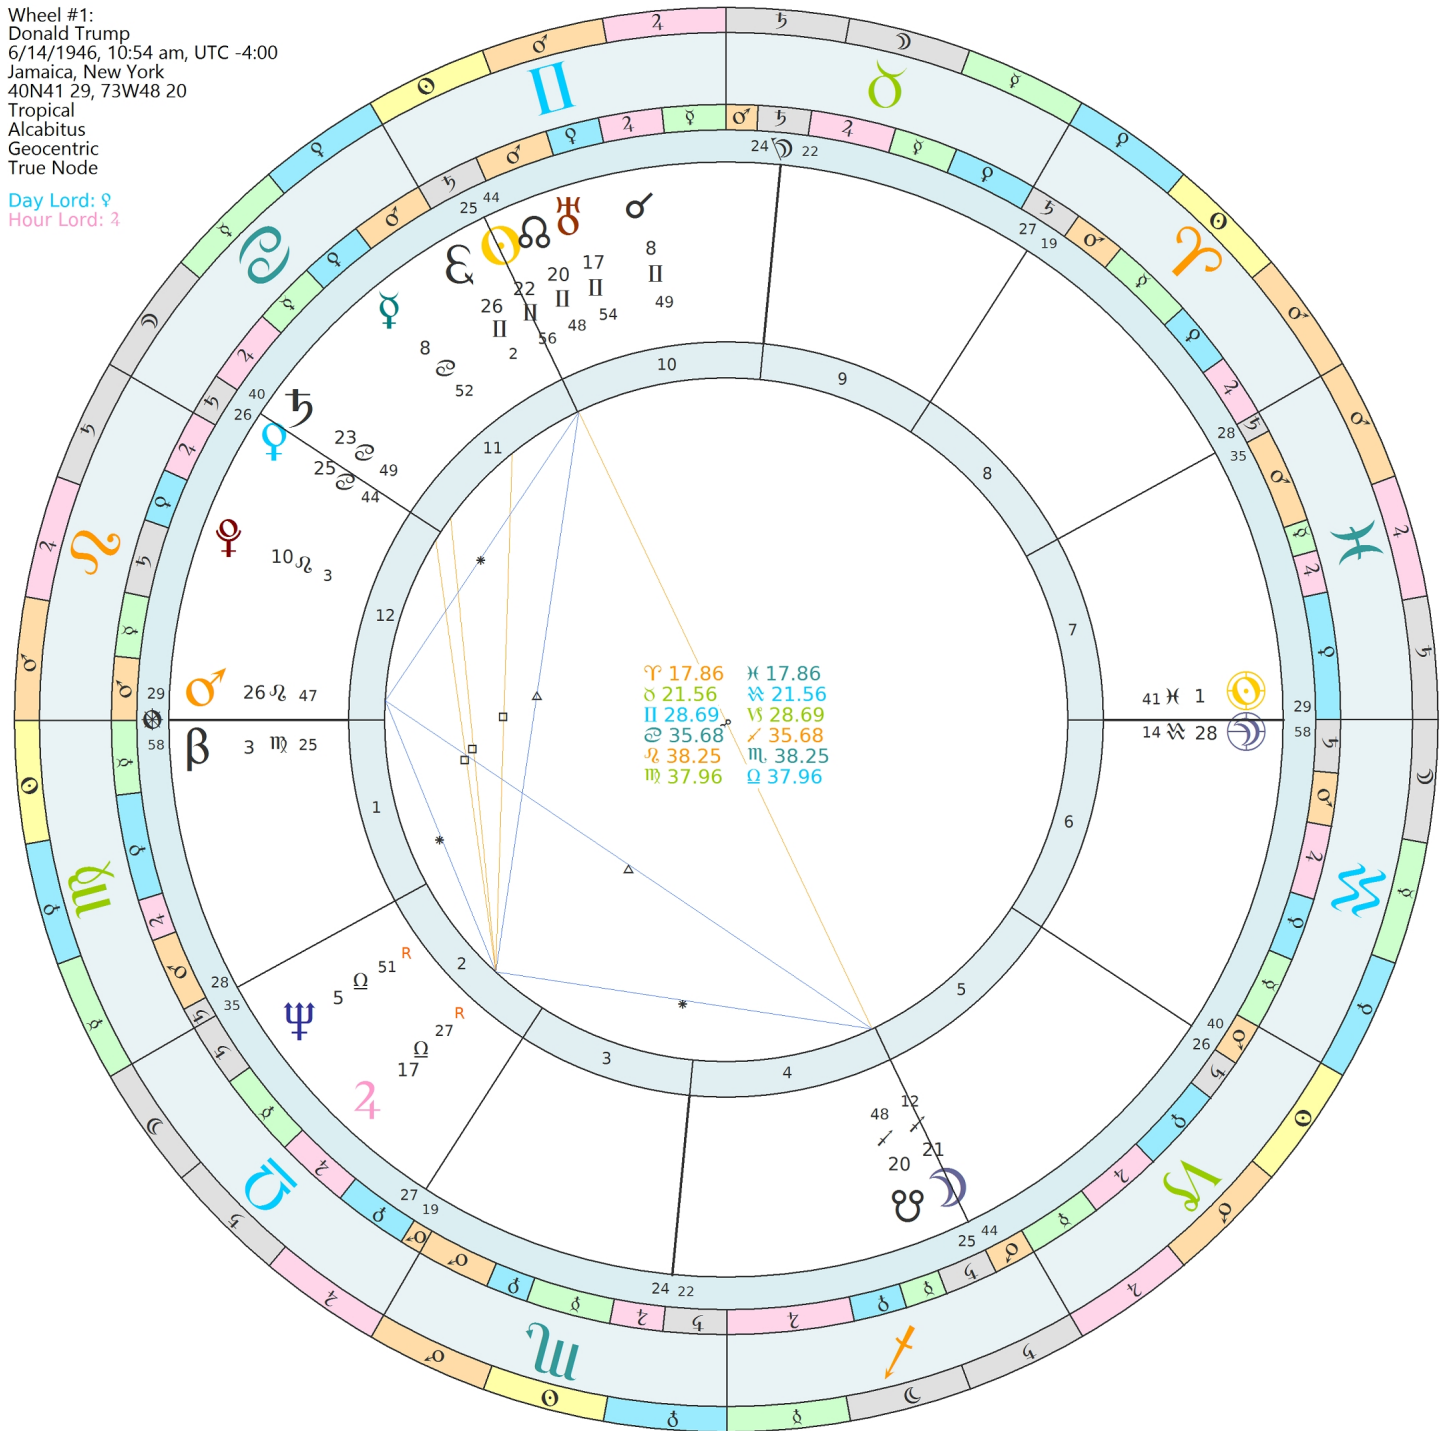

Wheel #1:
 Donald Trump
 6/14/1946, 10:54 am, UTC -4:00
 Jamaica, New York
 40N41 29, 73W48 20
 Tropical
 Alcabitus
 Geocentric
 True Node

Day Lord: ♀
 Hour Lord: ♃

Zoidiasoft Technologies, LLC

296 Manwaring Rd.